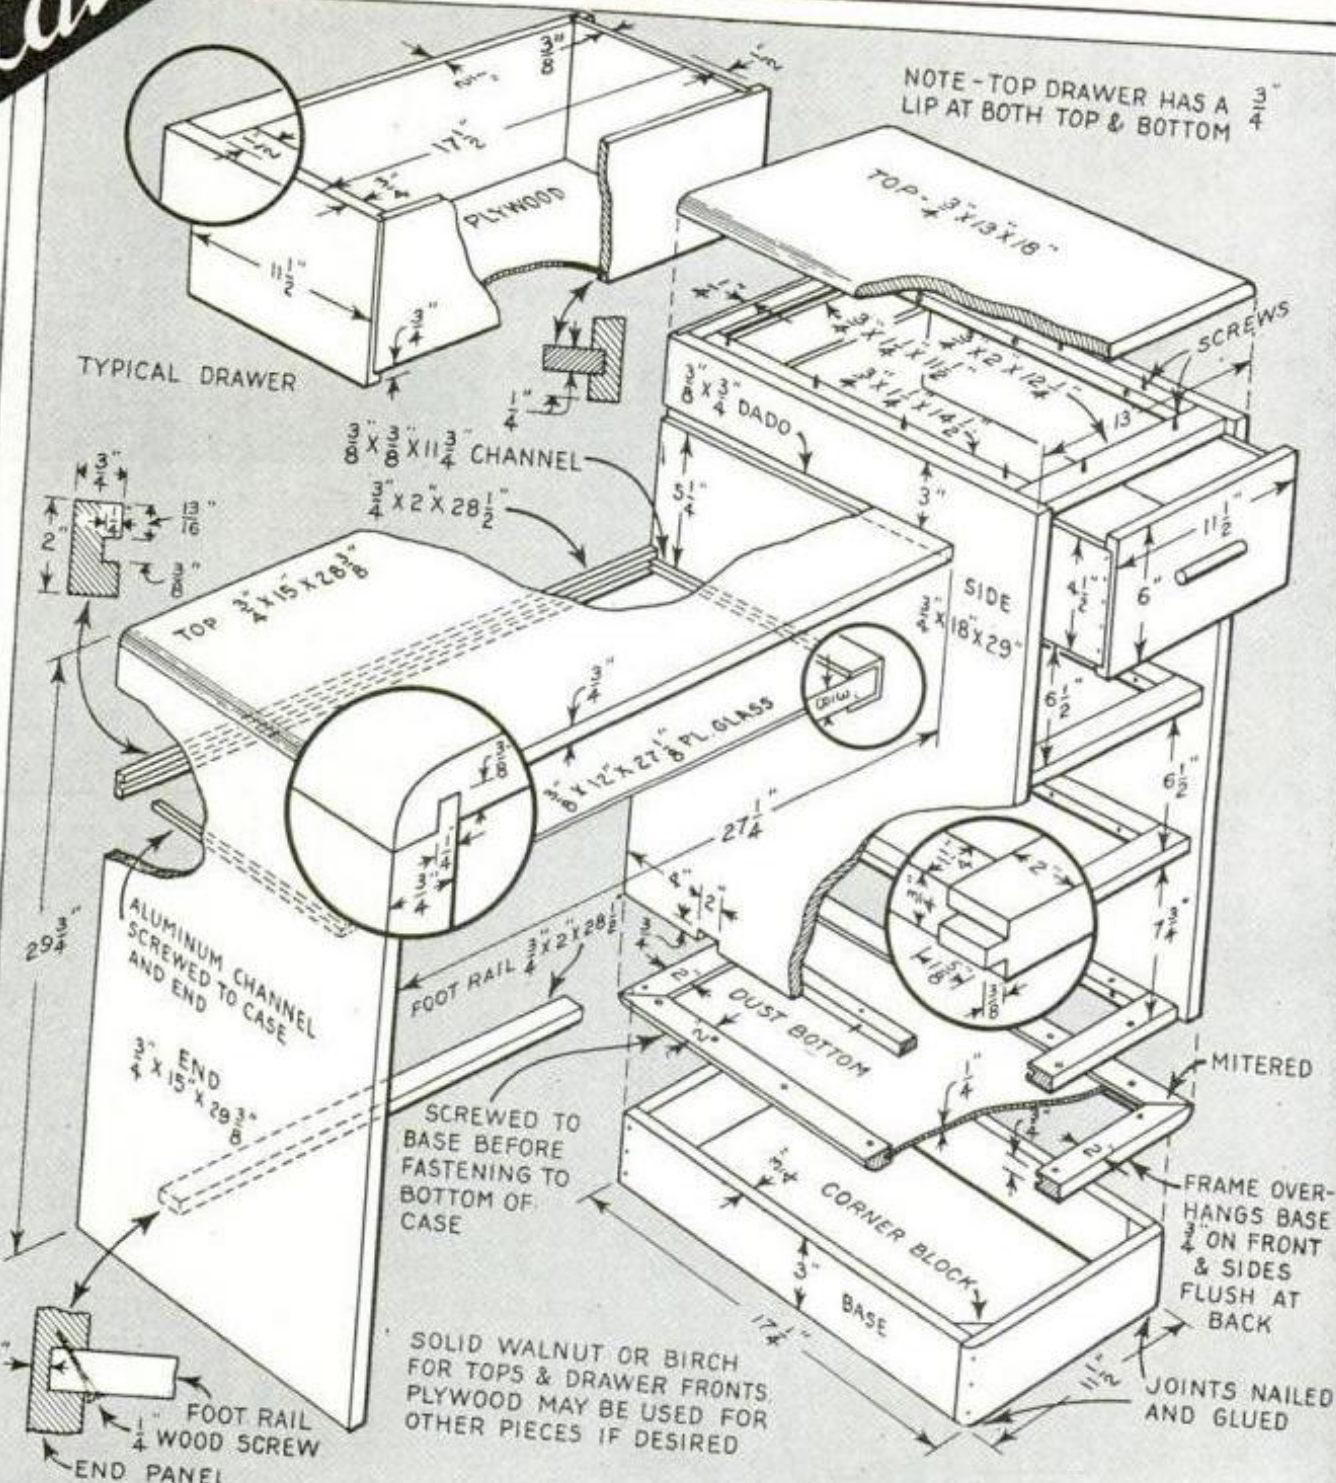

The Latest

DRESSING TABLE

MOD
SCALE OF
DESIGNED
DRAWN BY

Just the thing to complete the furnishing of a spare bedroom, this smart, modern table has a roomy glass shelf and four large drawers that can be partitioned as desired. The drawer-pedestal top is handy for a lamp to illuminate a wall mirror, and the bench, which matches the table, has a well to hold a cushion

NOTE - FIVE DRAWER FRAMES ARE IDENTICAL

H
POPULAR MECHANICS
MAGAZINE

with **BENCH** to match

SHEET NO. 1
POPULAR MECHANICS MAGAZINE
200 E. ONTARIO ST. CHICAGO
BLUEPRINT No. SN 957