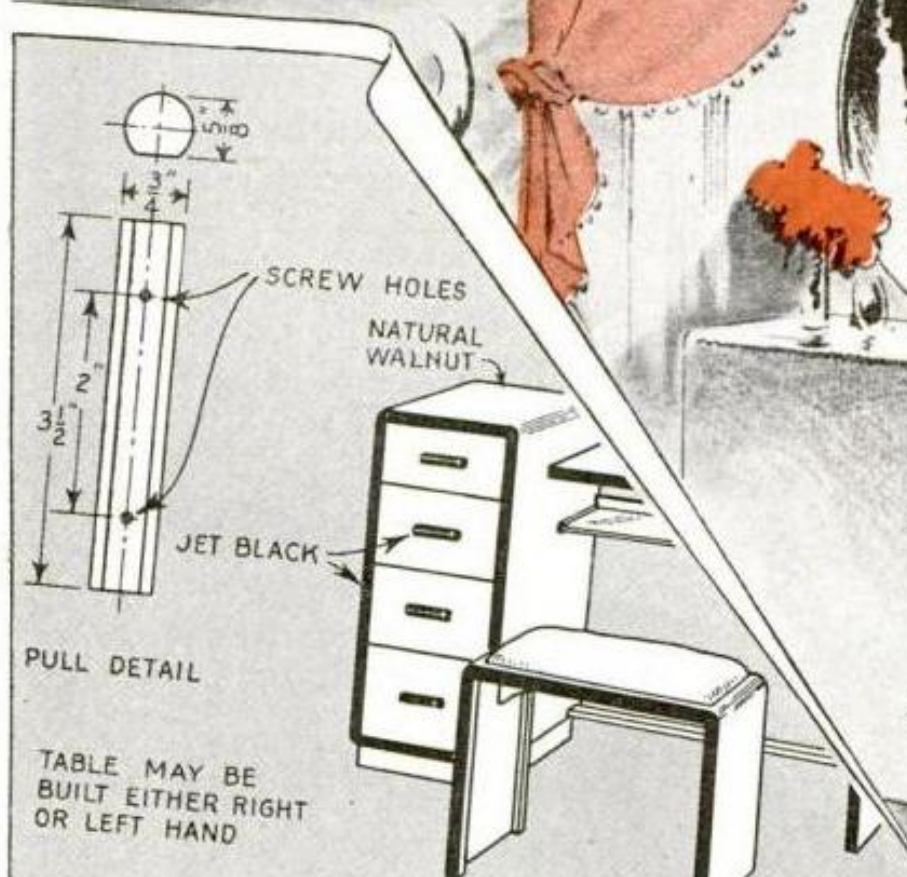

The Latest

DRESSING TABLE

MOD
SCALE OF
DESIGNED
DRAWN BY

Just the thing to complete the furnishing of a spare bedroom, this smart, modern table has a roomy glass shelf and four large drawers that can be partitioned as desired. The drawer-pedestal top is handy for a lamp to illuminate a wall mirror, and the bench, which matches the table, has a well to hold a cushion

NOTE - FIVE DRAWER FRAMES ARE IDENTICAL

H
POPULAR MECHANICS
MAGAZINE

with **BENCH** to match

SHEET NO. 1
POPULAR MECHANICS MAGAZINE
200 E. ONTARIO ST. CHICAGO
BLUEPRINT No. SN 957