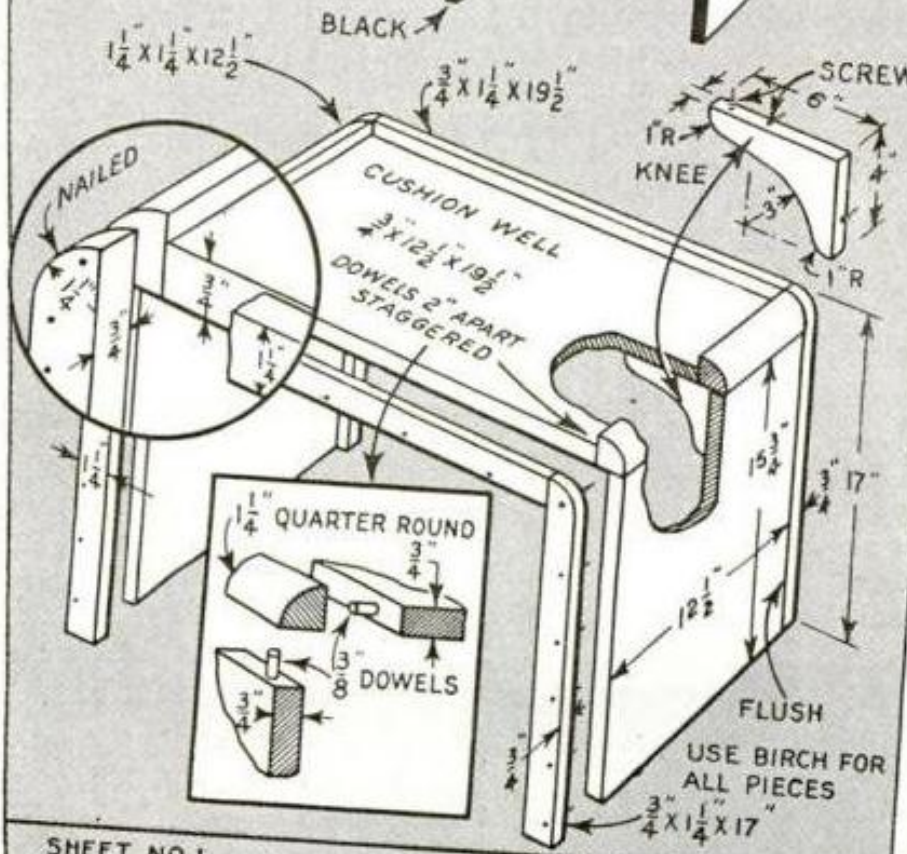

The Latest

DRESSING TABLE

MOD
SCALE OF
DESIGNED
DRAWN BY

Just the thing to complete the furnishing of a spare bedroom, this smart, modern table has a roomy glass shelf and four large drawers that can be partitioned as desired. The drawer-pedestal top is handy for a lamp to illuminate a wall mirror, and the bench, which matches the table, has a well to hold a cushion

NOTE - FIVE DRAWER FRAMES ARE IDENTICAL

H
POPULAR MECHANICS
MAGAZINE

with **BENCH** to match

SHEET NO. 1
POPULAR MECHANICS MAGAZINE
200 E. ONTARIO ST. CHICAGO
BLUEPRINT No. SN 957