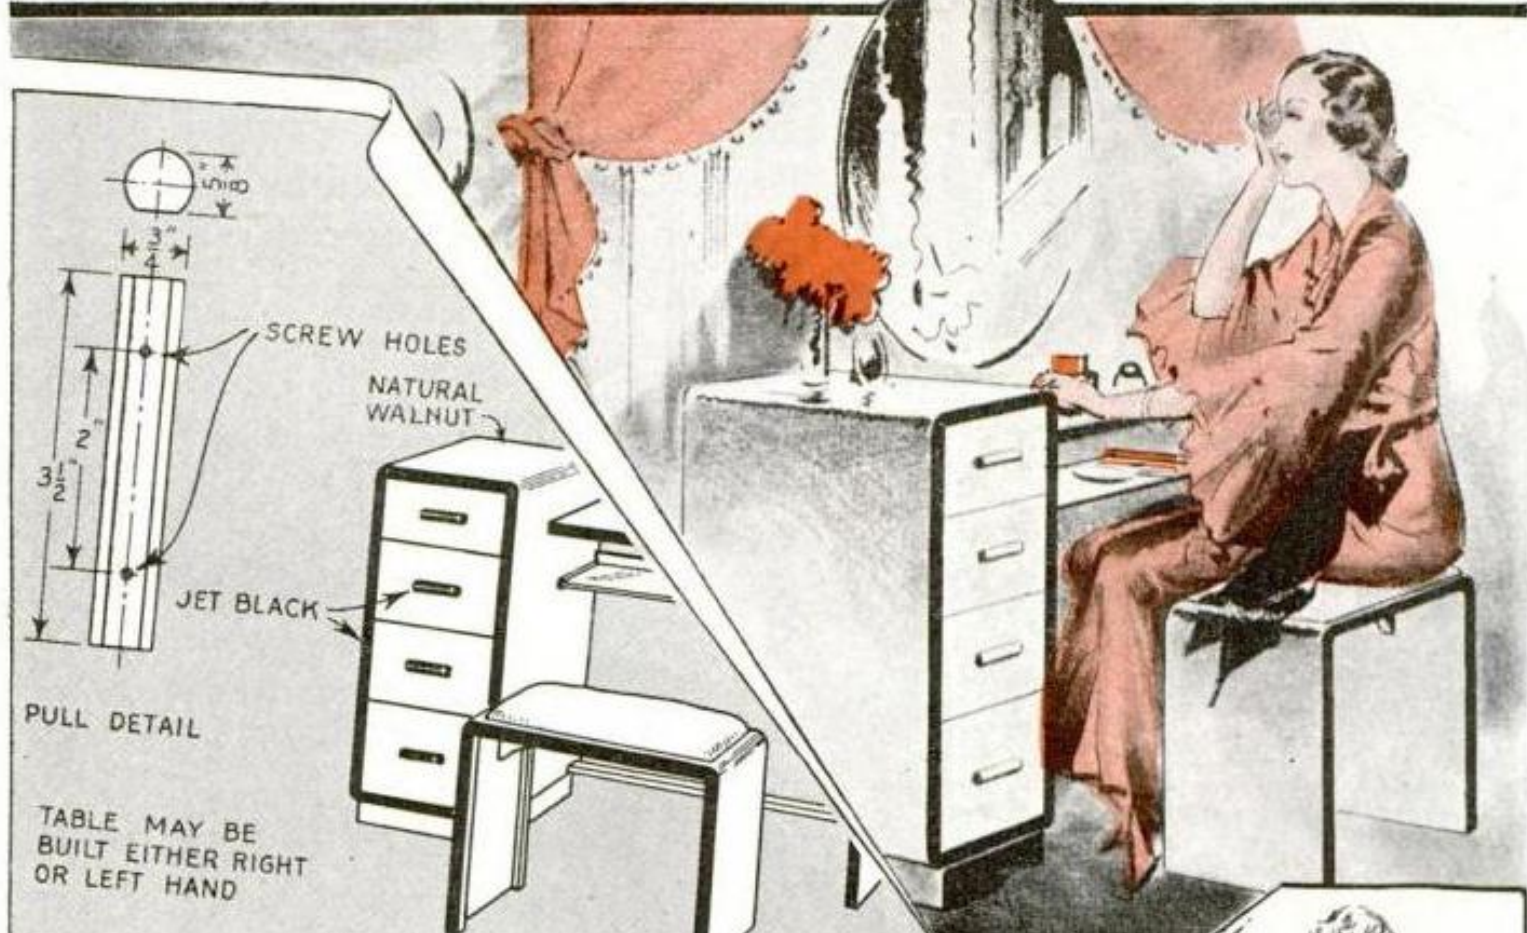

with **BENCH** to match

SHEET NO. 1
POPULAR MECHANICS MAGAZINE
200 E. ONTARIO ST. CHICAGO
BLUEPRINT No. SN 957