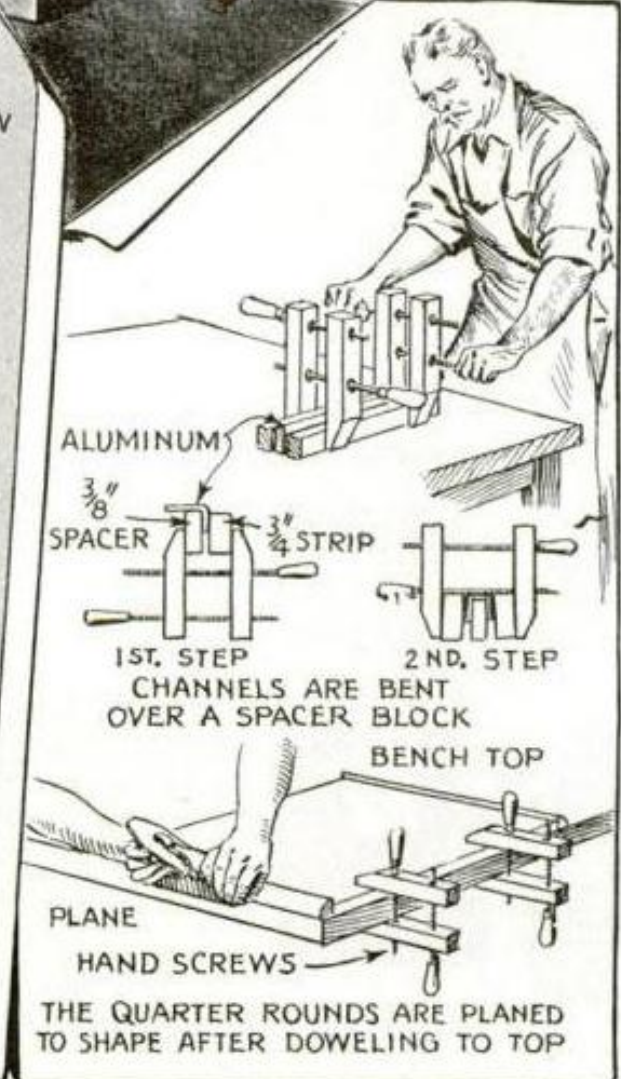

The Latest

DRESSING TABLE

MOD
SCALE OF
DESIGNED
DRAWN BY

Just the thing to complete the furnishing of a spare bedroom, this smart, modern table has a roomy glass shelf and four large drawers that can be partitioned as desired. The drawer-pedestal top is handy for a lamp to illuminate a wall mirror, and the bench, which matches the table, has a well to hold a cushion

NOTE - FIVE DRAWER FRAMES ARE IDENTICAL

H
POPULAR MECHANICS
MAGAZINE

with **BENCH** to match

SHEET NO. 1
POPULAR MECHANICS MAGAZINE
200 E. ONTARIO ST. CHICAGO
BLUEPRINT No. SN 957